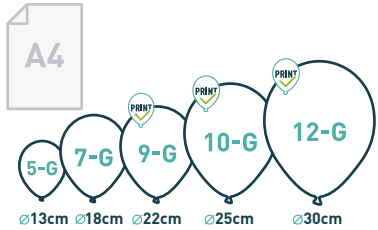

SIZES

ESTÁNDAR | STANDARD PASTEL | SOFT

REDONDO | ROUNDED

ESPEJO | MIRROR

FLUORESCENTE | NEON

GLOBO AGUA | WATERBALLOON

MODELAR | MODELLING

METALIZADOS | METALLIC

REDONDO | ROUNDED

CORAZÓN | HEART

PUNCH BALL

GIGANTES | GIANT

— A4 paper. It will be useful as a scale reference.