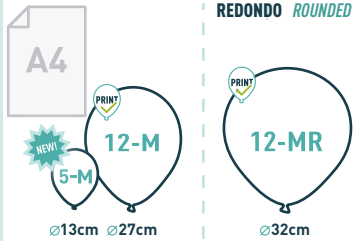

SIZES

ESTÁNDAR | STANDARD PASTEL | SOFT

REDONDO | ROUNDED

ESPEJO | MIRROR

FLUORESCENTE | NEON

GLOBO AGUA | WATERBALLOON

MODELAR | MODELLING

METALIZADOS | METALLIC

REDONDO | ROUNDED

CORAZÓN | HEART

PUNCH BALL

GIGANTES | GIANT

— A4 paper. It will be useful as a scale reference.