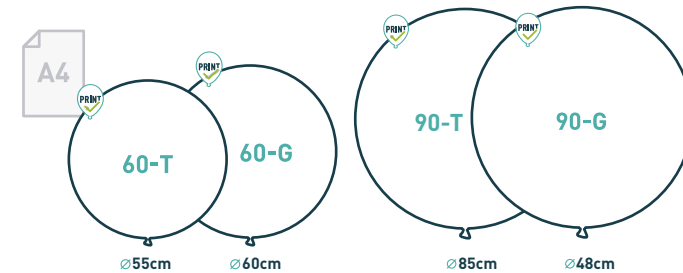

REDONDO | ROUNDED

CORAZÓN | HEART

PUNCH BALL

GIGANTES | GIANT

— A4 paper. It will be useful as a scale reference.