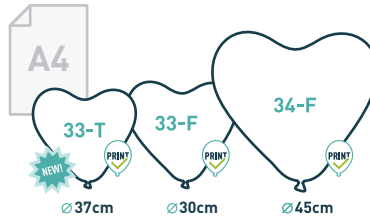

SIZES

ESTÁNDAR | STANDARD PASTEL | SOFT

REDONDO | ROUNDED

ESPEJO | MIRROR

FLUORESCENTE | NEON

GLOBO AGUA | WATERBALLOON

MODELAR | MODELLING

METALIZADOS | METALLIC

REDONDO | ROUNDED

CORAZÓN | HEART

PUNCH BALL

GIGANTES | GIANT

— A4 paper. It will be useful as a scale reference.