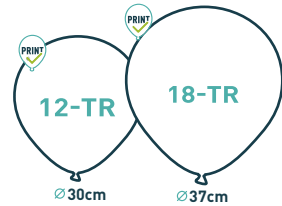

SIZES

ESTÁNDAR | STANDARD PASTEL | SOFT

REDONDO | ROUNDED

ESPEJO | MIRROR

FLUORESCENTE | NEON

GLOBO AGUA | WATERBALLOON

MODELAR | MODELLING

METALIZADOS | METALLIC

REDONDO | ROUNDED

CORAZÓN | HEART

PUNCH BALL

GIGANTES | GIANT

— A4 paper. It will be useful as a scale reference.