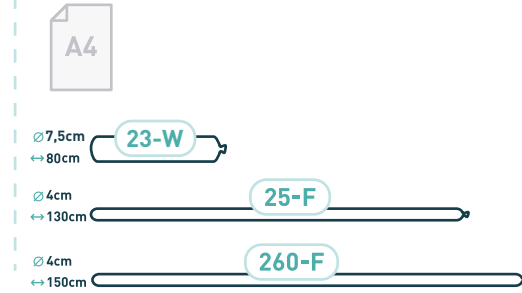

SIZES

ESTÁNDAR | STANDARD PASTEL | SOFT

REDONDO | ROUNDED

ESPEJO | MIRROR

FLUORESCENTE | NEON

GLOBO AGUA | WATERBALLOON

MODELAR | MODELLING

METALIZADOS | METALLIC

REDONDO | ROUNDED

CORAZÓN | HEART

PUNCH BALL

GIGANTES | GIANT

— A4 paper. It will be useful as a scale reference.