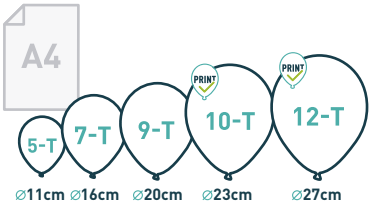

SIZES

ESTÁNDAR | STANDARD PASTEL | SOFT

REDONDO | ROUNDED

ESPEJO | MIRROR

FLUORESCENTE | NEON

GLOBO AGUA | WATERBALLOON

MODELAR | MODELLING

METALIZADOS | METALLIC

REDONDO | ROUNDED

CORAZÓN | HEART

PUNCH BALL

GIGANTES | GIANT

— A4 paper. It will be useful as a scale reference.